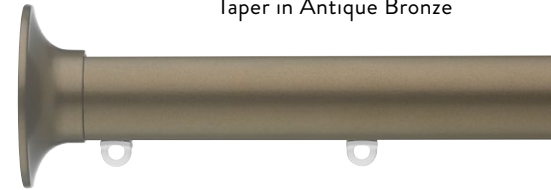

Offered in 4 round pole diameters (23, 30, 38 and 50mm), and a rectangular profile (36mm), Metropole is available hand, cord or motorised.

38mm Metropole in antique bronze with Ellipse finials. Wall fitted with Fillet brackets. Wave curtain using Oscurante.

No longer a pastiche of the finial as a 'curtain-stopper,' they offer an aesthetic fit for 21st century décor. For heritage interiors, a range of traditional finial designs creates a natural union with period homes. For a more pared-down look, endcaps are an alternative finish to finials. Flush and Stud endcaps are available across all shapes and sizes of pole. The Design endcap is available for round poles.

Black gliders are standard for black and charcoal poles. Other colours are supplied with white gliders unless otherwise requested.

Groove Cylinder in White

Glass Ball in Ecrú

Ball in Taupe

Ellipse in Ochre

Taper in Antique Bronze

Spear in Bronze

Design endcap in Slate Gray

Stud endcap in Gunmetal

Flush endcap in Black

A shade for every intention

COLOURS

From light to dark