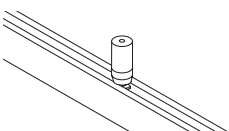

Square Smart Fix Brackets have the added advantage of a smaller down-stand which makes them ideal when fitting space is limited or for minimal visibility of the bracket.

Adjustable Smart Fix Brackets accommodate challenging fitting situations. They are supplied as standard with all bent poles.

Adjustable Square Smart Fix Brackets are an alternative adjustable bracket with a smaller down-stand for restricted fitting spaces or minimal bracket visibility.

Adjustable Universal Smart Fix Brackets with a single pole offer a longer extension to clear obstacles.

Adjustable Universal Smart Fix Brackets with a double pole are ideal for layered curtains.

Fillet Brackets offer a contemporary alternative wall fitting solution. Sleek lines flow into a tapered finish, completed with a magnetic screw cover. Recommended for straight poles only.

Ceiling Supports are suitable for fixing flush to a ceiling or window reveal. Offered in 2 sizes - 3mm and 9mm to accommodate flush and stud endcaps for all poles sizes.

Top Fix Brackets allow finials to be specified on ceiling fitted poles.