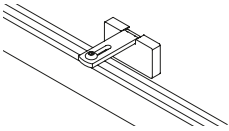

Swiss Pleat 2C Glider

The Swiss Pleat is a unique curtain heading only available from Silent Gliss using fabrics from The Collection. Using bespoke high-performance gliders sewn into the curtain, it is an understated alternative to traditional curtain headings.

Square Smart Fix Brackets have the added advantage of a smaller down-stand which makes them ideal when fitting space is limited or for minimal visibility of the bracket.

Adjustable Smart Fix Brackets accommodate challenging fitting situations. They are supplied as standard with all bent poles.