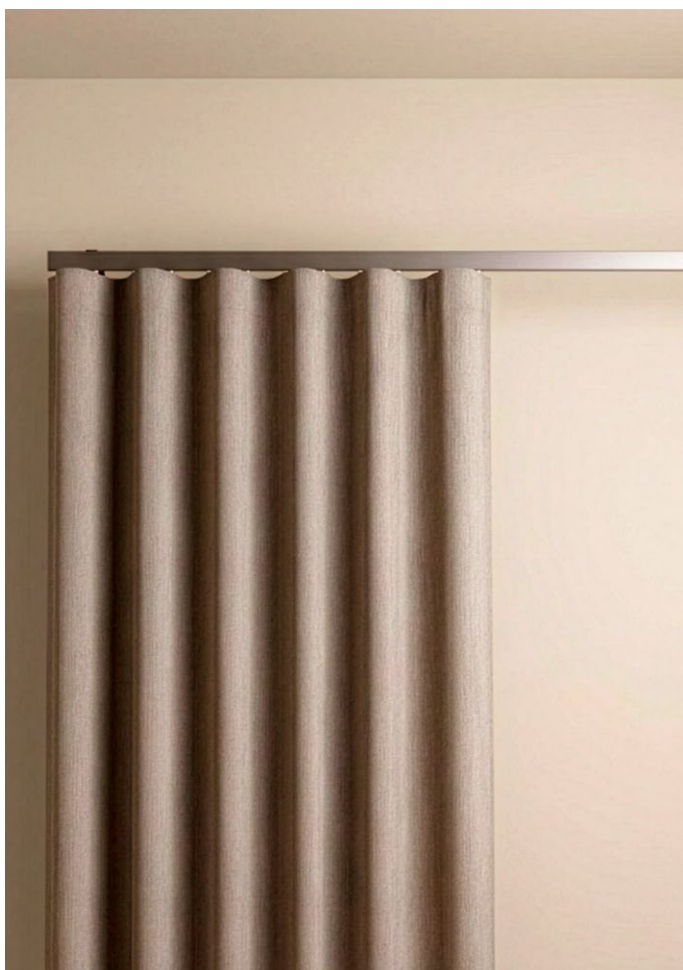

OPERATION

Metropole – manual

Hand and cord-operated Metropole allow curtains to be opened and closed with the slightest touch, with unique two-component gliders ensuring smooth and silent movement.

Hand operation offers the simplest solution for beautiful curtain hanging. Cord-operated poles offer the same elegant result while eliminating the need to touch the fabric.

36mm rectangular pole in antique bronze with stud endcaps. Wall fitted with Fillet brackets. Wave curtain using Multicolour Dimout.