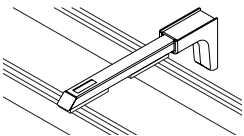

CHOOSE YOUR BRACKET

Metropole offers a range of brackets, colour matched to the pole for wall or ceiling fitting.

Smart Fix Brackets offer the ultimate flexibility and ease of installation. Modern and versatile with a magnetic cover, they are offered as standard on all straight Metropoles unless otherwise specified.

Square Smart Fix Brackets have the added advantage of a smaller down-stand which makes them ideal when fitting space is limited or for minimal visibility of the bracket.

Adjustable Smart Fix Brackets accommodate challenging fitting situations. They are supplied as standard with all bent poles.

Adjustable Square Smart Fix Brackets are an alternative adjustable bracket with a smaller down-stand for restricted fitting spaces or minimal bracket visibility.

Adjustable Universal Smart Fix Brackets with a single pole offer a longer extension to clear obstacles.

Adjustable Universal Smart Fix Brackets with a double pole are ideal for layered curtains.

Fillet Brackets offer a contemporary alternative wall fitting solution. Sleek lines flow into a tapered finish, completed with a magnetic screw cover. Recommended for straight poles only.