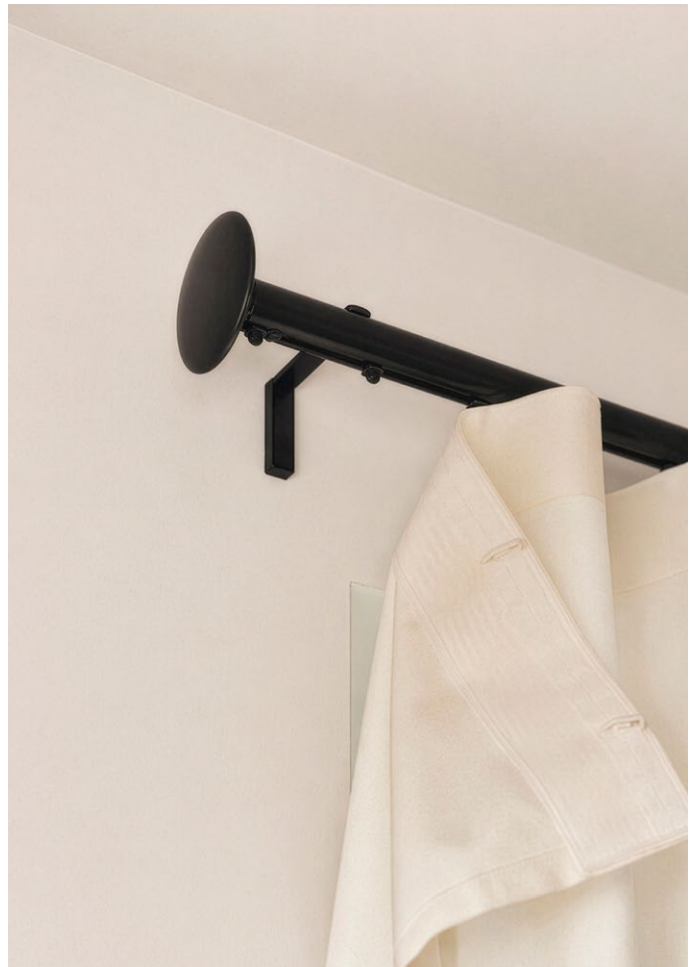

METROPOLE

Redefining poles

What differentiates Metropole from a traditional curtain pole? Metropole features an internal gliding channel, avoiding the need for curtain rings, giving the appearance of a pole but the ease and usability of a track.

30mm Metropole in black with flush endcaps,
ceiling fitted with top fix brackets.

30mm Metropole in black with Ellipse finials. Wall fitted with Fillet brackets. Wave curtain using Colorama 2.

Fillet brackets with magnetic covers.

Brackets

Metropole includes a wide range of brackets for wall and ceiling fitting, with solutions to accommodate finials and deep curtain headings.

Smart Fix brackets offer a modern, versatile design and include magnetic metal covers to hide the screws. Square Smart Fix brackets, with a narrower depth are perfect when fitting space is limited.