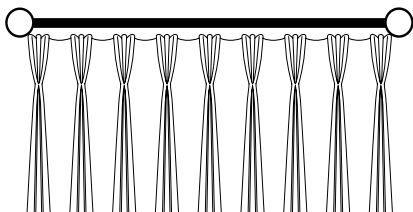

2C Glider

For traditional pleated or goblet headings the Silent Gliss two-component glider provides optimum gliding properties.