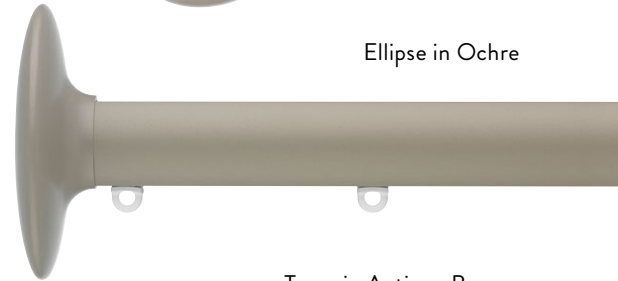

METROPOLE

Redefining poles

What differentiates Metropole from a traditional curtain pole? Metropole features an internal gliding channel, avoiding the need for curtain rings, giving the appearance of a pole but the ease and usability of a track.

Offered in 4 round pole diameters (23, 30, 38 and 50mm), and a rectangular profile (36mm), Metropole is available hand, cord or motorised.

38mm Metropole in antique bronze with Ellipse finials. Wall fitted with Fillet brackets. Wave curtain using Oscurante.

Black gliders are standard for black and charcoal poles. Other colours are supplied with white gliders unless otherwise requested.

Groove Cylinder in White

Glass Ball in Ecrú

Ball in Taupe

Ellipse in Ochre

Taper in Antique Bronze

Spear in Bronze

Design endcap in Slate Gray

Stud endcap in Gunmetal

Flush endcap in Black

A shade for every intention

COLOURS

From light to dark