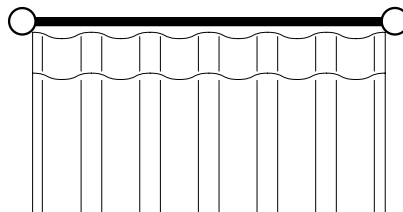

Wave 2C Glider or Roller Cord

Wave offers a more contemporary look throughout the curtain drop: when opened, the curtains stack back neatly, and when closed the fabric hangs in a smooth, continuous wave.