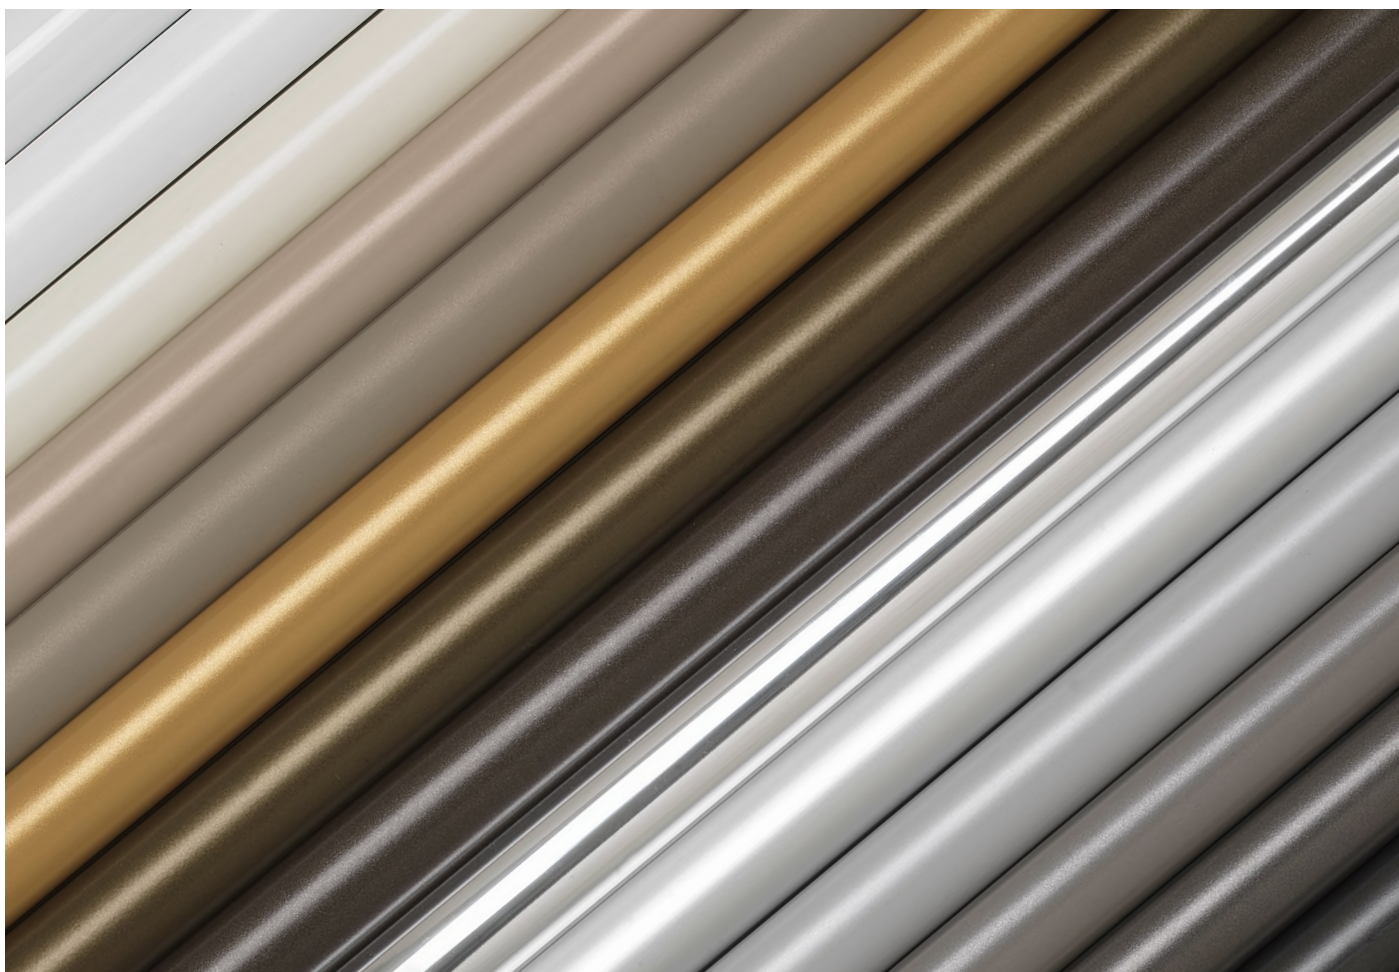

METROPOLE

Redefining poles

What differentiates Metropole from a traditional curtain pole? Metropole features an internal gliding channel, avoiding the need for curtain rings, giving the appearance of a pole but the ease and usability of a track.

From striking metallics to muted and neutral shades, Metropole offers something to suit any colour scheme.

Darker pole colours can frame a window, while lighter shades create a softer, more blended look. Finials and brackets are colour matched to the pole.

30mm Metropole in charcoal with Spear finials. Wall fitted with Square Smart Fix brackets. Wave curtain using Polyflax.

BENDING

Curves

Every pole and curtain is made-to-measure, tailored to your exact specification. All poles can be forward and reverse bent to fit perfectly to bay windows or other curved applications.