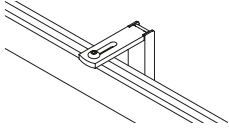

CHOOSE YOUR BRACKET

Metropole offers a range of brackets, colour matched to the pole for wall or ceiling fitting.

Smart Fix Brackets offer the ultimate flexibility and ease of installation. Modern and versatile with a magnetic cover, they are offered as standard on all straight Metropoles unless otherwise specified.