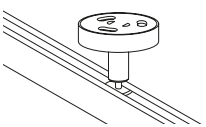

Top Fix Brackets allow finials to be specified on ceiling fitted poles.