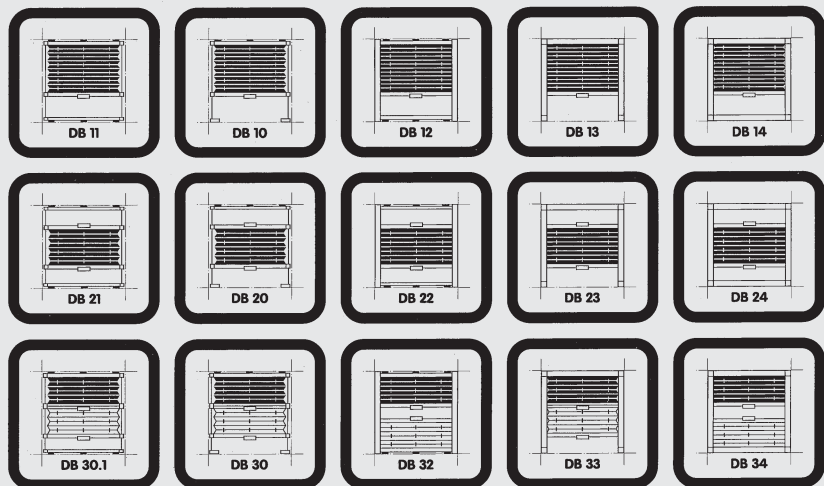

Supplied by

SilentGlissSpares

www.silentglissspares.co.uk

Pleated Blind Systems

Window Type

Operation

Model Variations

SLOPE

Model D

HANDLE = B

Window Type

Operation

Model Variations

HORIZONTAL
AND
WINTERGARDEN

Model P

8500

CRANK
ROD

HANDLE

ELECTRIC

PULL
CORD