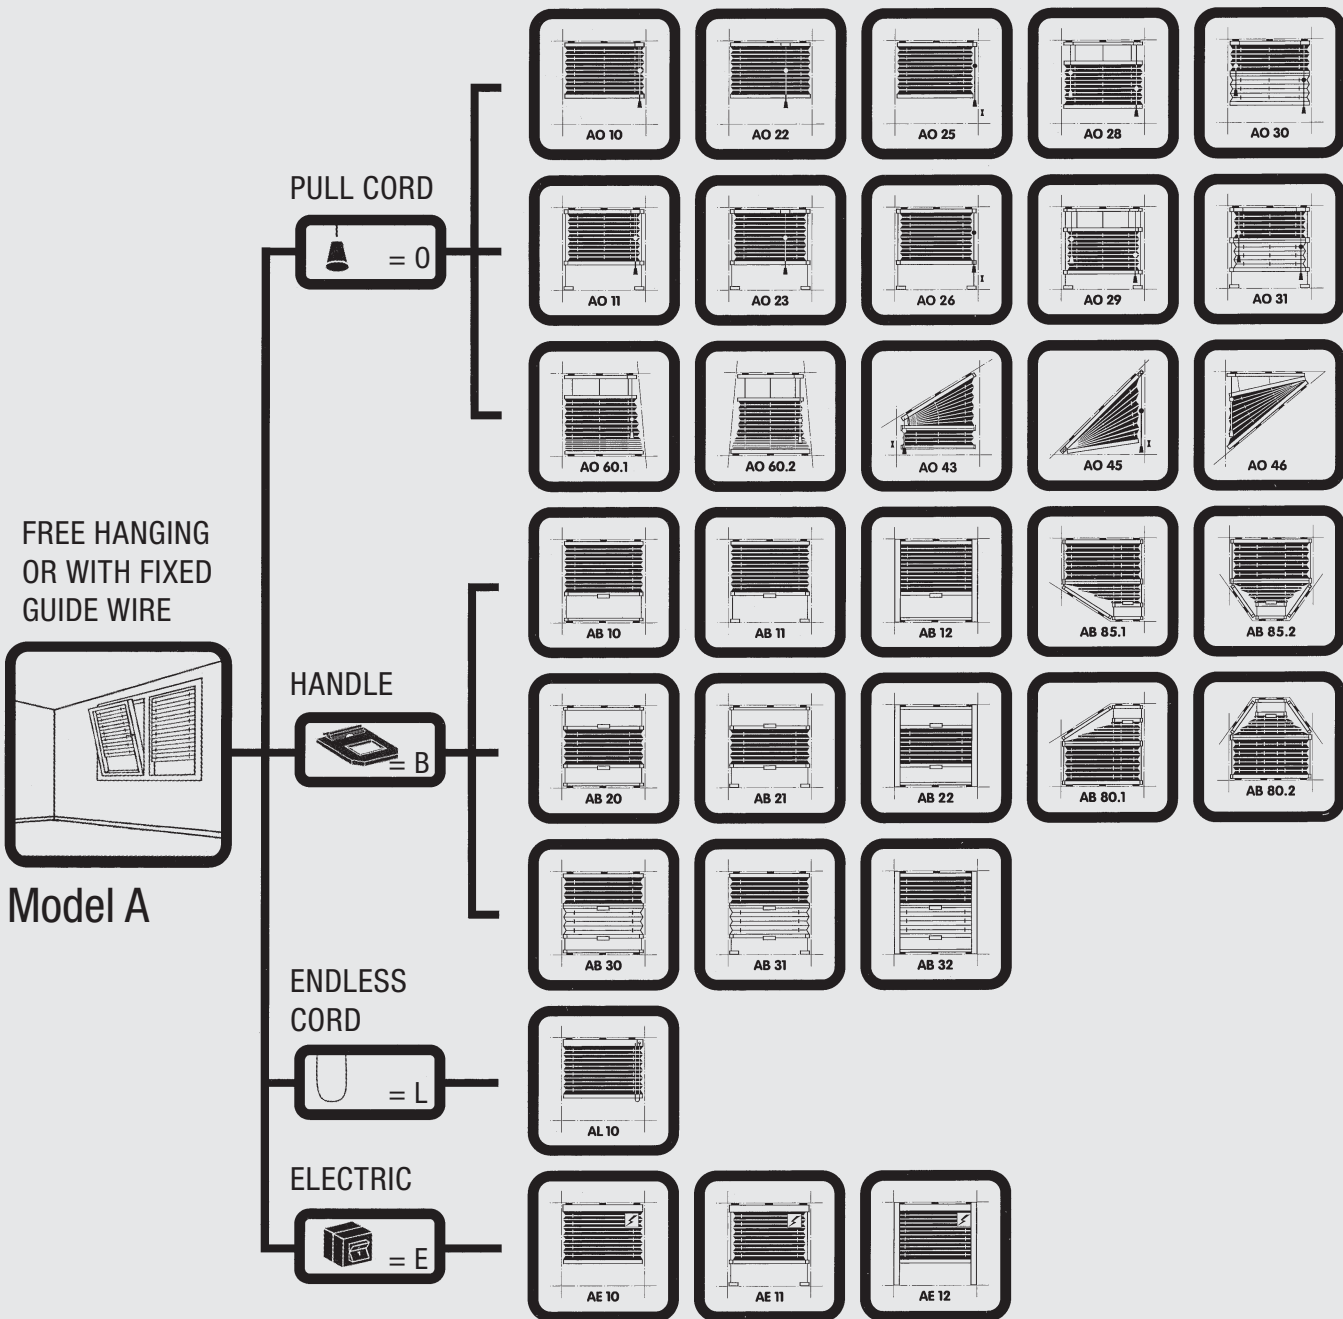

Supplied by

SilentGlissSpares

www.silentglissspares.co.uk

Pleated Blind Systems

Window Type

Operation

Model Variations

SLOPE

Model D

HANDLE = B

Window Type

Operation

Model Variations

HORIZONTAL
AND
WINTERGARDEN

Model P

8500

CRANK
ROD

HANDLE

ELECTRIC

PULL
CORD